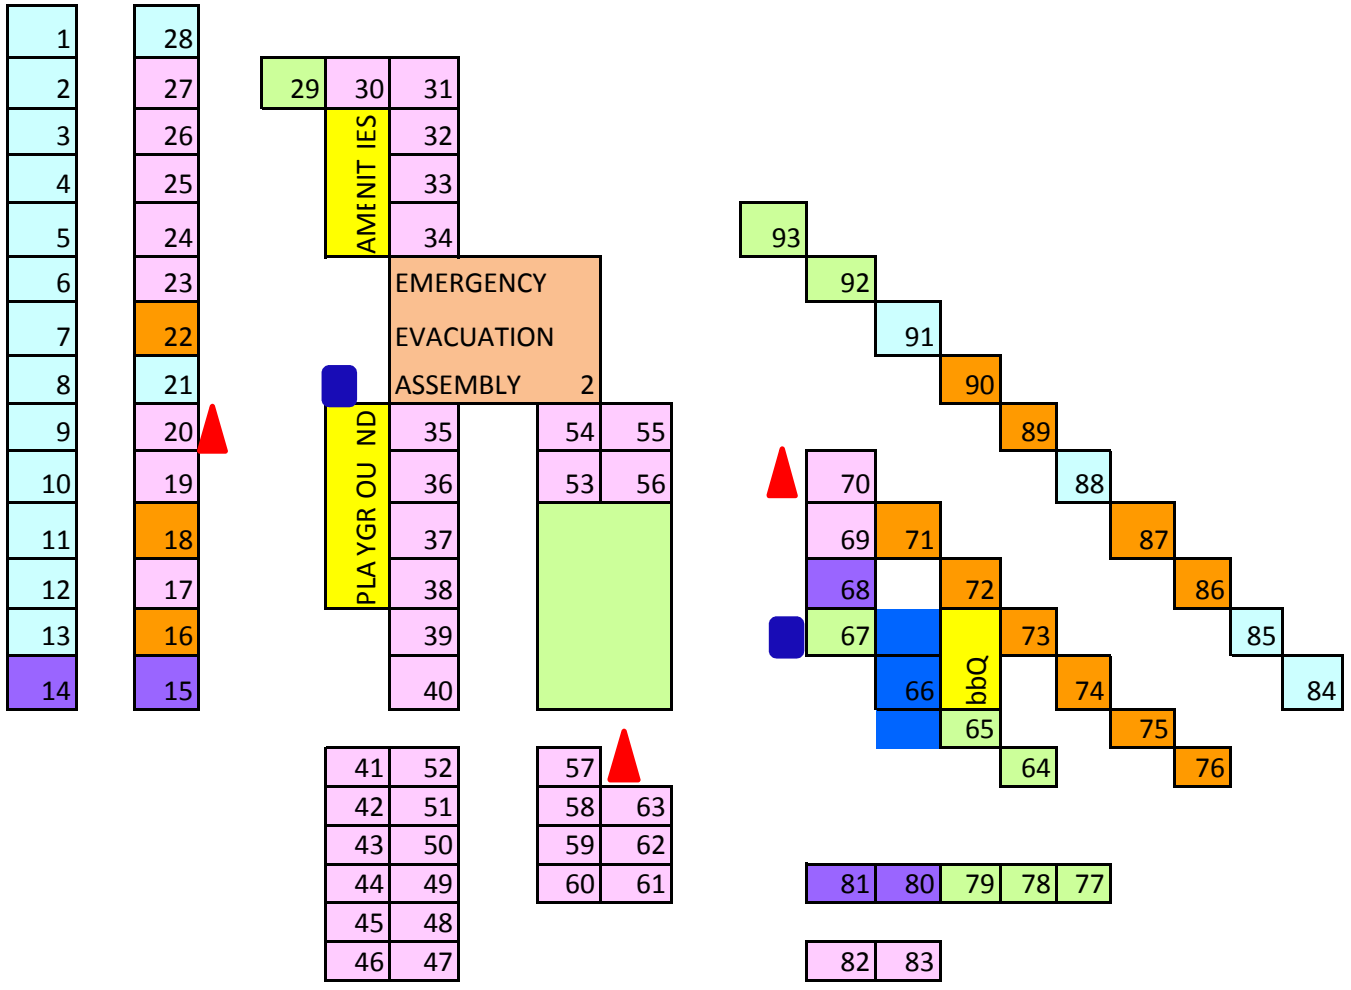

CRESWICK CALEMBEEN LAKE CARAVAN PARK SITE MAP

 FIRE HOSE REELS

 FIRE HYDRANT

 POWERED SITES

 UNPOWERED SITES

 CABINS

 PERNAMENTS

 ANNUALS

ENTRANCE

EMERGENCY
EVACUATION
ASSEMBLY 1